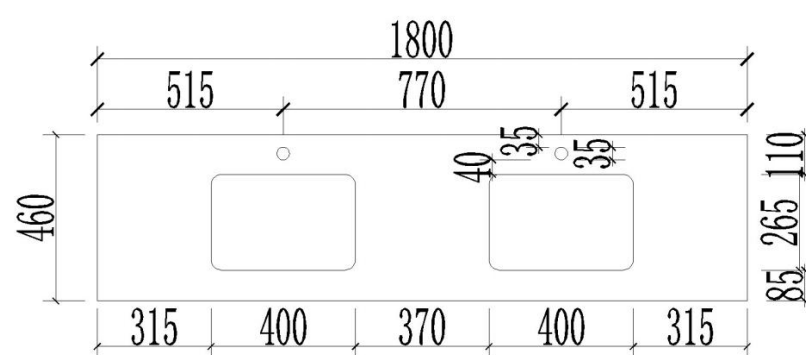

Aulic

Snow

Code: ST46

Features:

- Stone top with undermount basin
- Available from 600mm to 1500mm

ST-600

ST-1500S

ST-750

ST-1500D

ST-900

ST-1800D

ST-1200