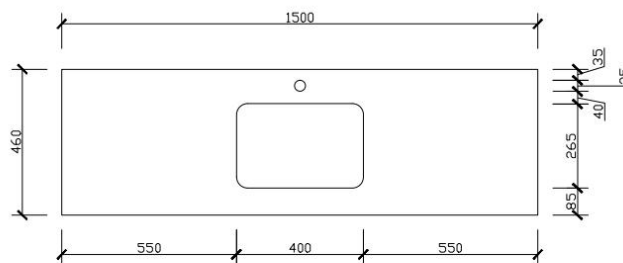

Aulic

Snow

Code: ST46

Features:

- Stone top with undermount basin
- Available from 600mm to 1500mm

ST-600

ST-1500S

ST-750