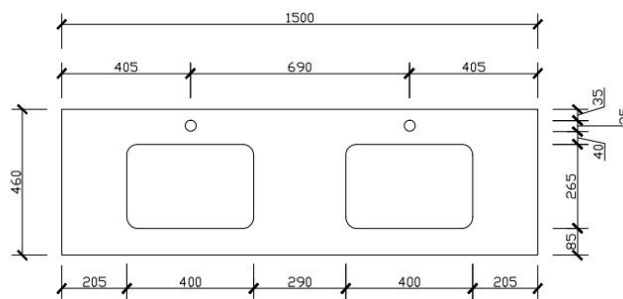

Aulic

Snow

Code: ST46

Features:

- Stone top with undermount basin
- Available from 600mm to 1500mm

ST-600

ST-750

ST-1500D

ST-900

ST-1200