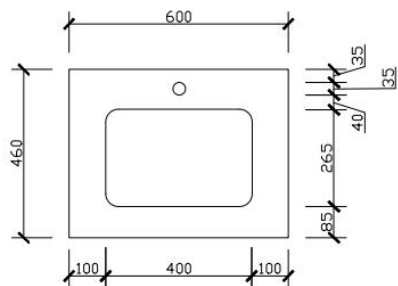

Aulic

Snow

Code: ST46

Features:

- Stone top with undermount basin
- Available from 600mm to 1500mm

ST-600

ST-1500S

ST-750