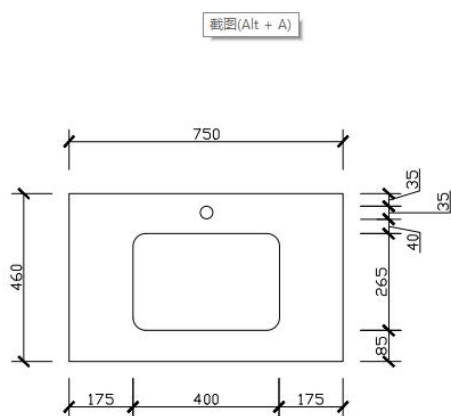

Aulic

Snow

Code: ST46

Features:

- Stone top with undermount basin
- Available from 600mm to 1500mm

ST-600

ST-1500S

ST-750