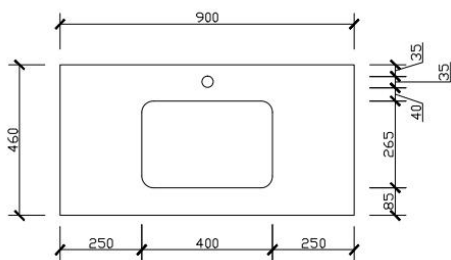

Aulic

Snow

Code: ST46

Features:

- Stone top with undermount basin
- Available from 600mm to 1500mm

ST-600

ST-750

ST-900

ST-1200