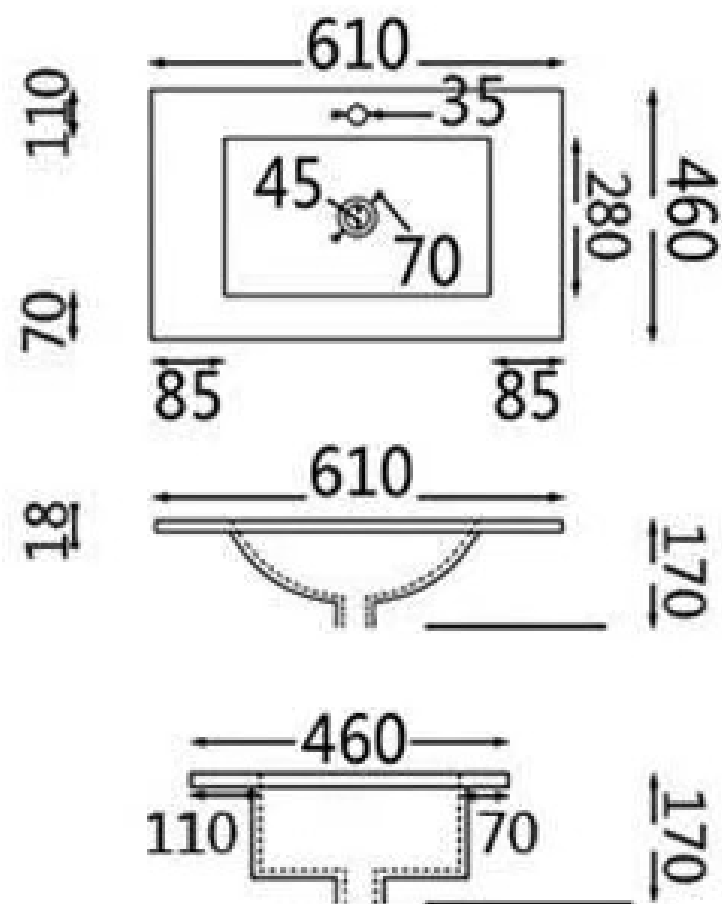

CT28-600

size:610x460x170mm

CT28-750

size:760x460x170mm

CT28-900

size:910x460x170mm

CT28-1200

size: 1210x460x170mm

CT28-1500D

size: 1510x460x170mm

CT28-1500S
size: 1510x460x170mm